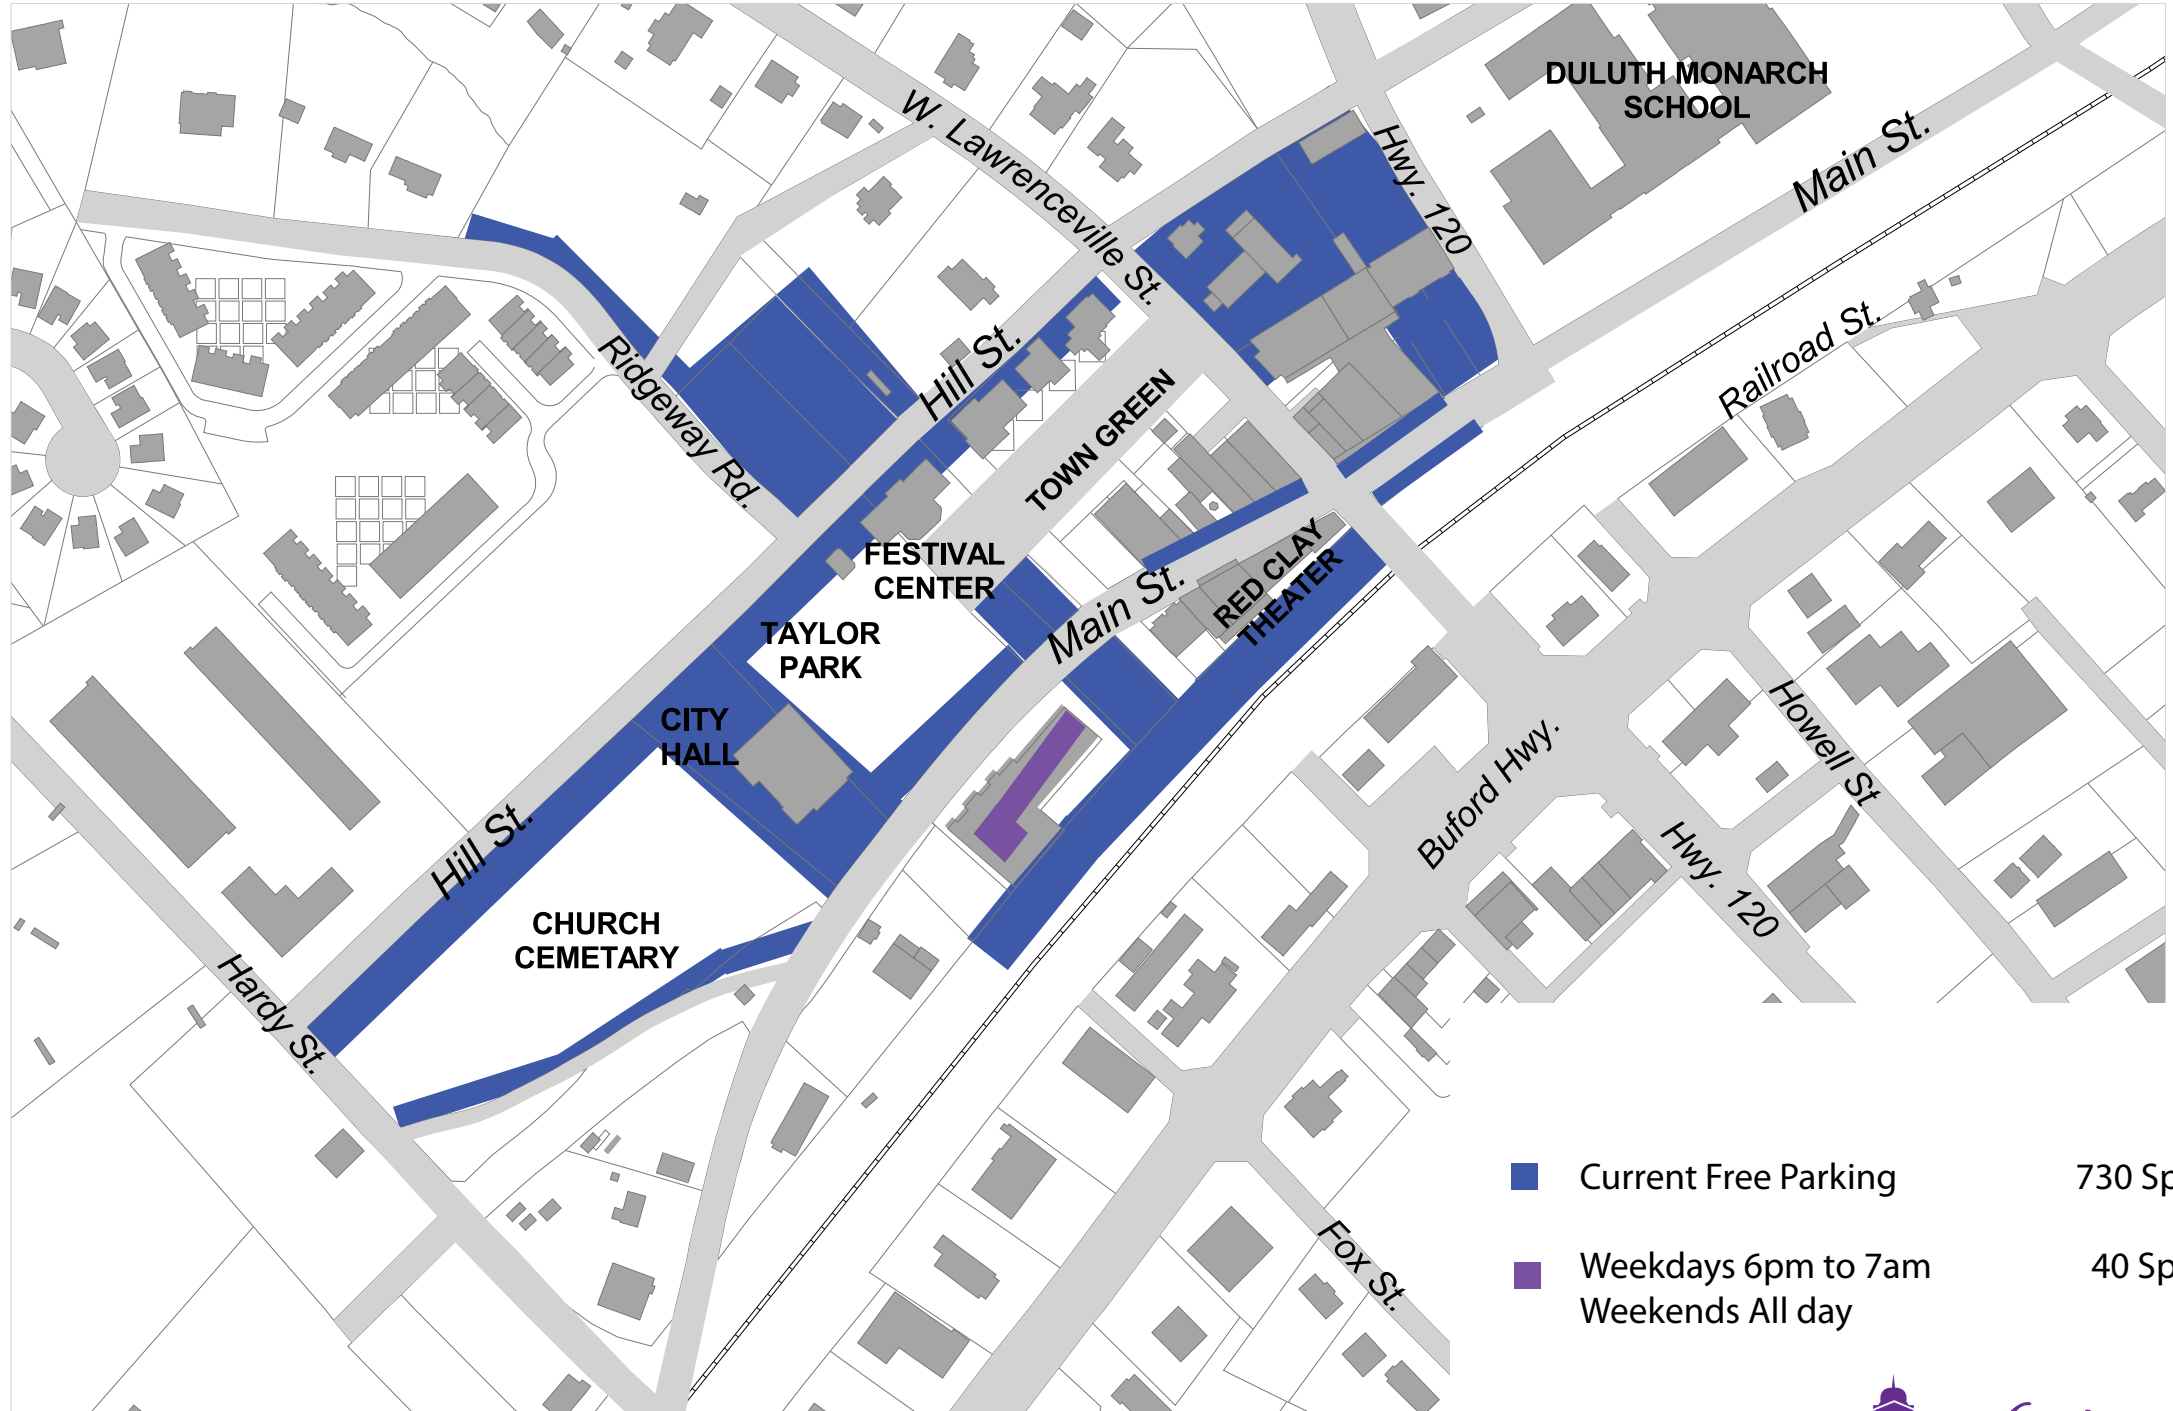

Downtown Duluth , GA

-  Current Free Parking 730 Spaces
-  Weekdays 6pm to 7am 40 Spaces
Weekends All day